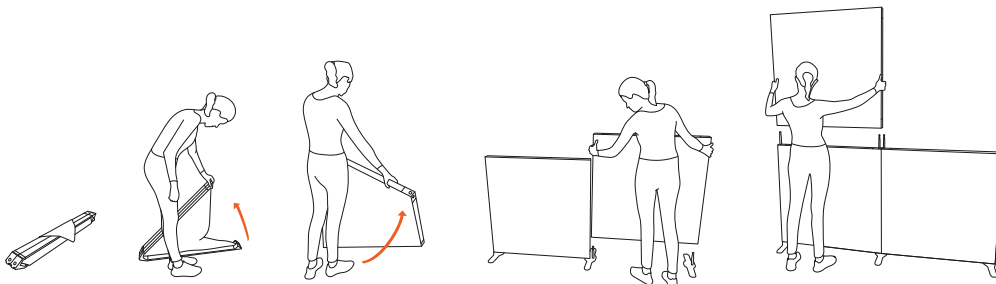

The frames are square and are available in the sizes of 80 cm, 100 cm and 120 cm.

Graphic flexibility that caters to your messaging needs.

Choose between having one graphic per frame or one seamless graphic across multiple frames. Make the display double sided and have a totally different graphic configuration on the backside of the display. If a pillow case graphic is what you prefer, the Flextile can do that as well!

One graphic per frame

The easiest set up. The graphics are already installed in the frames. Assemble a small display in just a few minutes.

One graphic over four frames

A larger graphic that spans across multiple frames, front only or double sided. The SEG graphic inserts easily into the grooves of the frames.

Double sided pillow case graphic

The pillow case graphic pulls over the Flextile display using a stretch fabric. No more rounded corners, no more pile of aluminum pipes. A pillow case display made simpler and better.