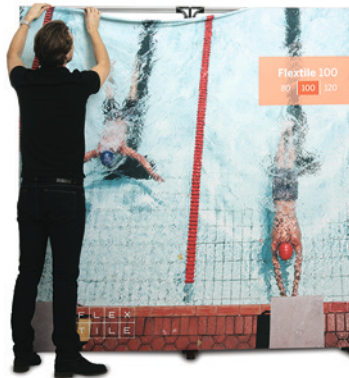

The frames are square and are available in the sizes of 80 cm, 100 cm and 120 cm.

Graphic flexibility that caters to your messaging needs.

Choose between having one graphic per frame or one seamless graphic across multiple frames. Make the display double sided and have a totally different graphic configuration on the backside of the display. If a pillow case graphic is what you prefer, the Flextile can do that as well!

One graphic per frame

The easiest set up. The graphics are already installed in the frames. Assemble a small display in just a few minutes.

One graphic over four frames

A larger graphic that spans across multiple frames, front only or double sided. The SEG graphic inserts easily into the grooves of the frames.

Double sided pillow case graphic

The pillow case graphic pulls over the Flextile display using a stretch fabric. No more rounded corners, no more pile of aluminum pipes. A pillow case display made simpler and better.